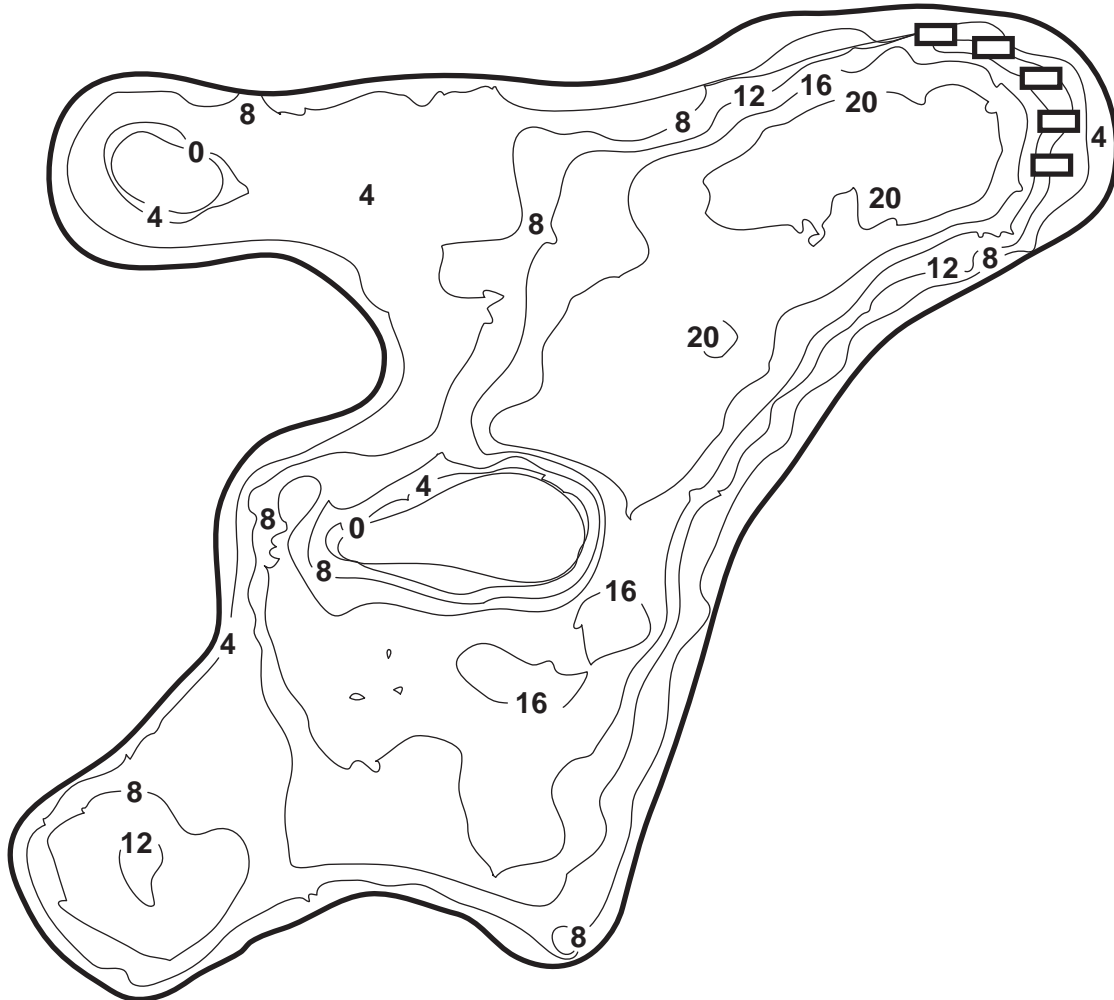

Pratt's Wayne Woods

Harrier Lake

Stearns Road 0.3 mile east of Powis Road. Moderate 50-yard walk.

North

Acres: 20

When fishing a river or stream, look for an eddy or slack water area adjacent to the main current. Game fish such as walleye and smallmouth bass like to sit in these areas waiting to ambush baitfish.