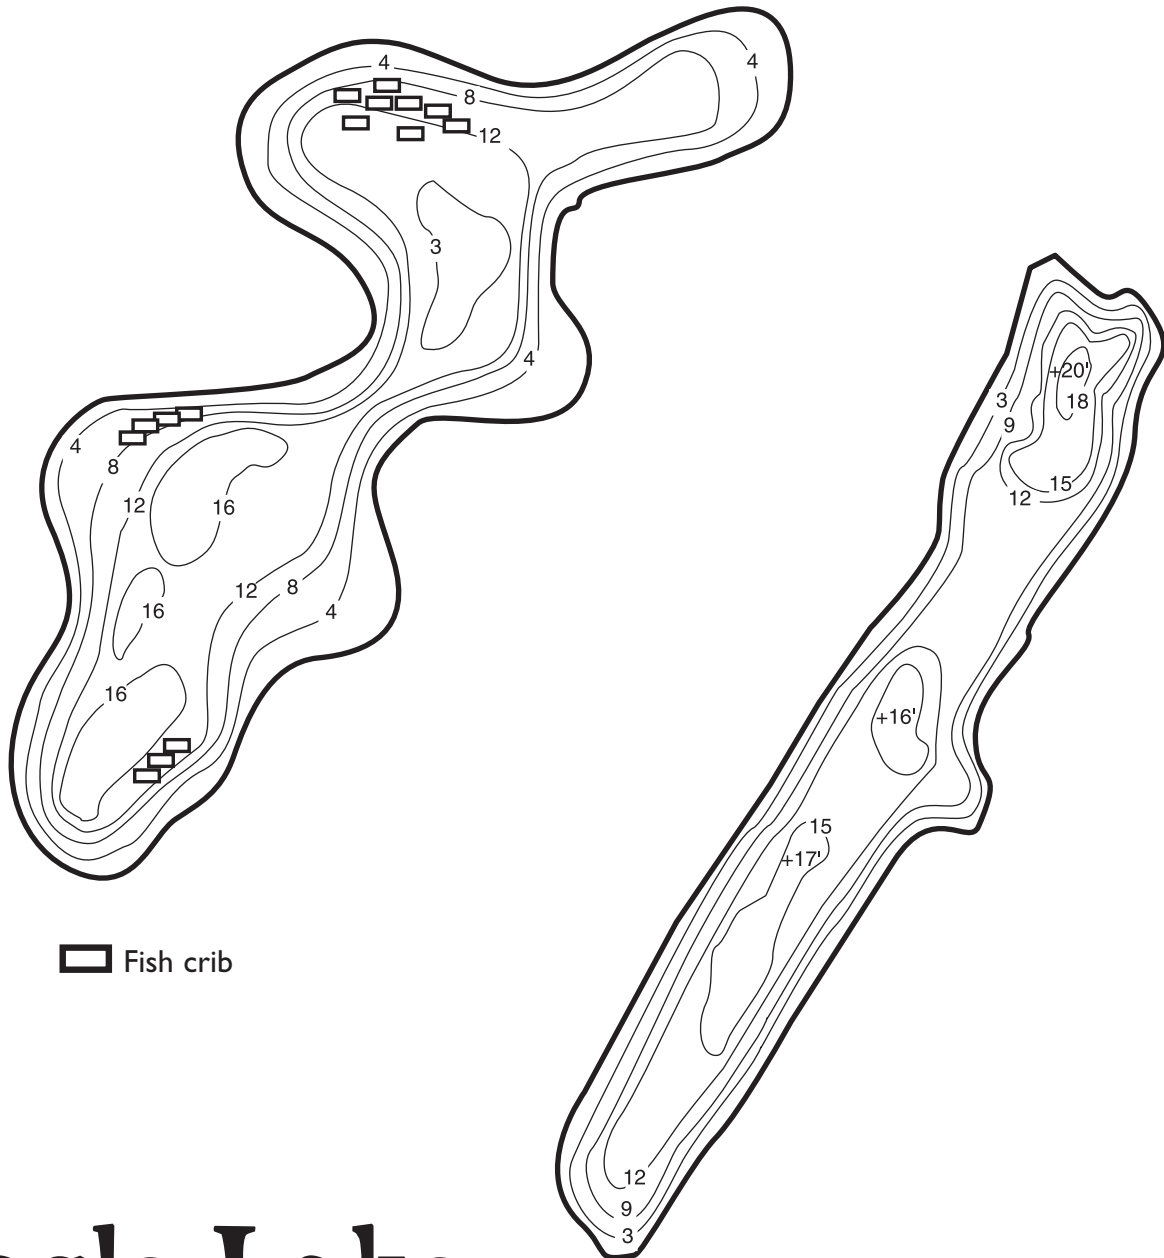

Hidden Lake

Round Meadow Lake

Route 53 0.25 mile south of Butterfield Road (Route 56) in Downers Grove. Moderate walk on turf trail.

Acres: 15

Eagle Lake

From Route 53 parking lot, moderate 200-yard walk on gravel trail south over bridge.

Acres: 10