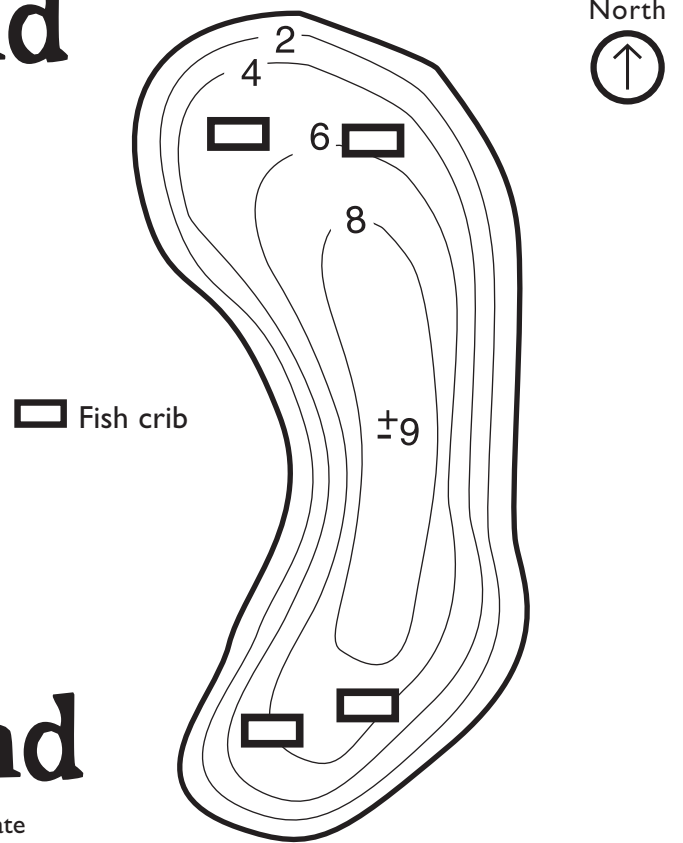

Stonewort Pond

Parking at model-boating area on Route 83 Frontage Road.
Moderate 30-yard walk north.

Frontage Road lot open March 1 – Nov. 30 only.
Use Fullerton Avenue lot Dec. 1 – Feb. 28, and walk south.

Acres: 3

Riverbend Pond

Parking at model-boating area on Route 83 Frontage Road. Moderate 50-yard walk east.

Frontage Road lot open March 1 – Nov. 30 only. Use Fullerton Avenue lot Dec. 1 – Feb. 28, and walk south.

Riverbend Pond is a radio-controlled model-boating area. If model boats are in use, please fish Stonewort Pond to the north.

Acres: 5