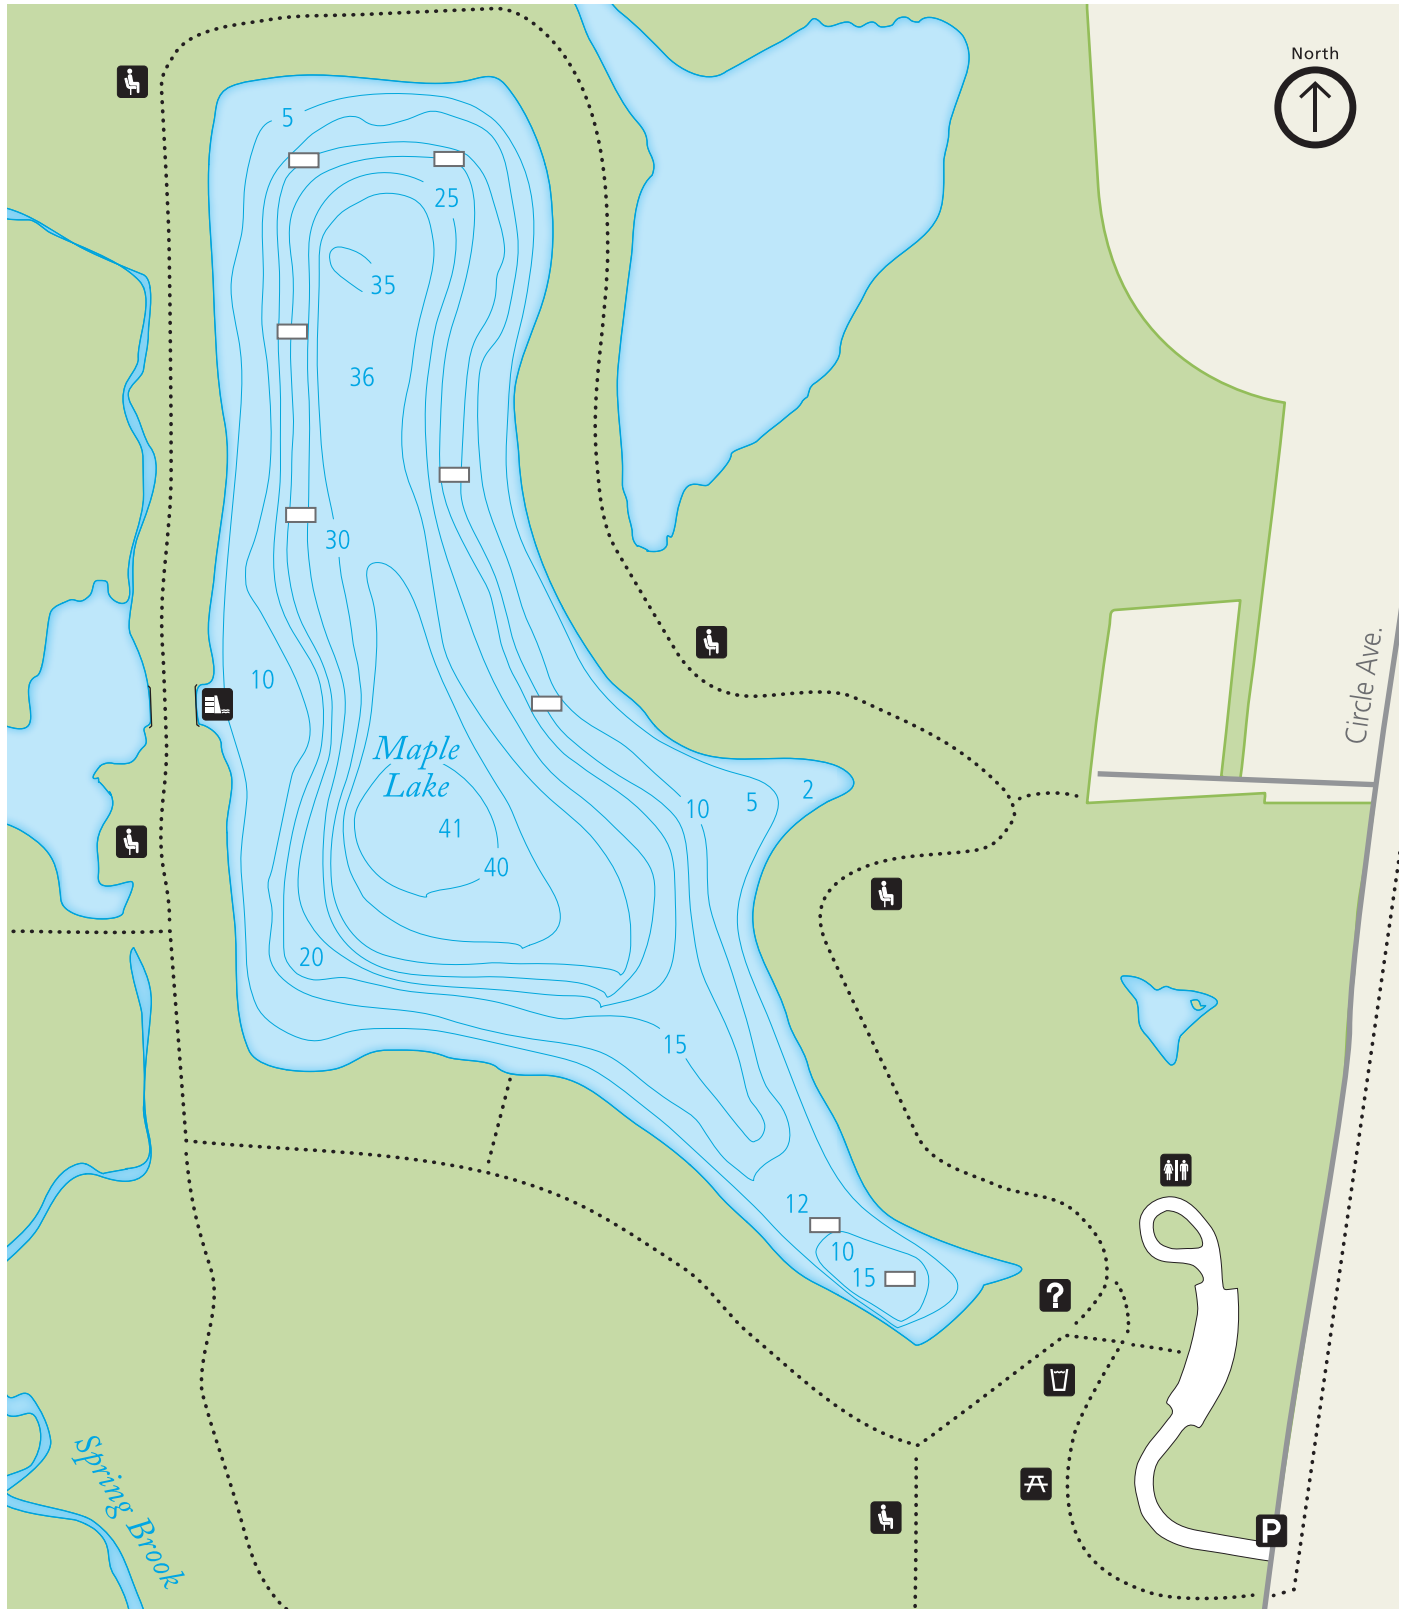

meacham grove

MAPLE LAKE | Acres: 32

Circle Avenue 0.25 mile north of Lake Street (Route 20) in Bloomingdale. Moderate to steep 100-yard walk on gravel trail and turf.

Fish largemouth bass, bluegill, channel catfish, crappie, green sunfish, carp

□ Fish Crib